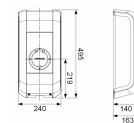

Technical data	434003103
Height	495.000 mm
Depth	163.000 mm
With display	yes
Impact strength	IK09
Number of CEE socket outlets	0
With communication interface	yes
Max. power per charging point	22 kW
Number of vehicle connectors Type 2	0
Number of vehicle connectors Type 2 CCS	0
Number of socket outlets Type 2	1
Number of vehicle connectors GB AC	0
Number of vehicle connectors GB DC	0
Number of socket outlets GB	0
Number of socket outlets Type 3	0
Number of vehicle connectors CHAdeMO	0
Number of household socket outlets	0
With load management	yes
With energy meter	no
With circuit breaker	no
Length of charging cable	.000 m
Compatible with Apple HomeKit	yes
Compatible with Google Assistant	yes
Compatible with Amazon Alexa	yes
Mounting method	Wall mounting
Width	240.000 mm
Nominal connection power	22
Number of charging units	1
Number of earth leakage circuit breakers type A	0
Number of earth leakage circuit breakers type B	1
Function access control	yes
IFTTT support available	no

Technical data		434003103
Degree of protection (IP)	IP54	
Material housing	Plastic	
Installation side connection model	3-phasig	
Number of vehicle connectors Type 1	.00	
Number of vehicle connectors Type 1 CCS	.00	
With house connection box	nein	